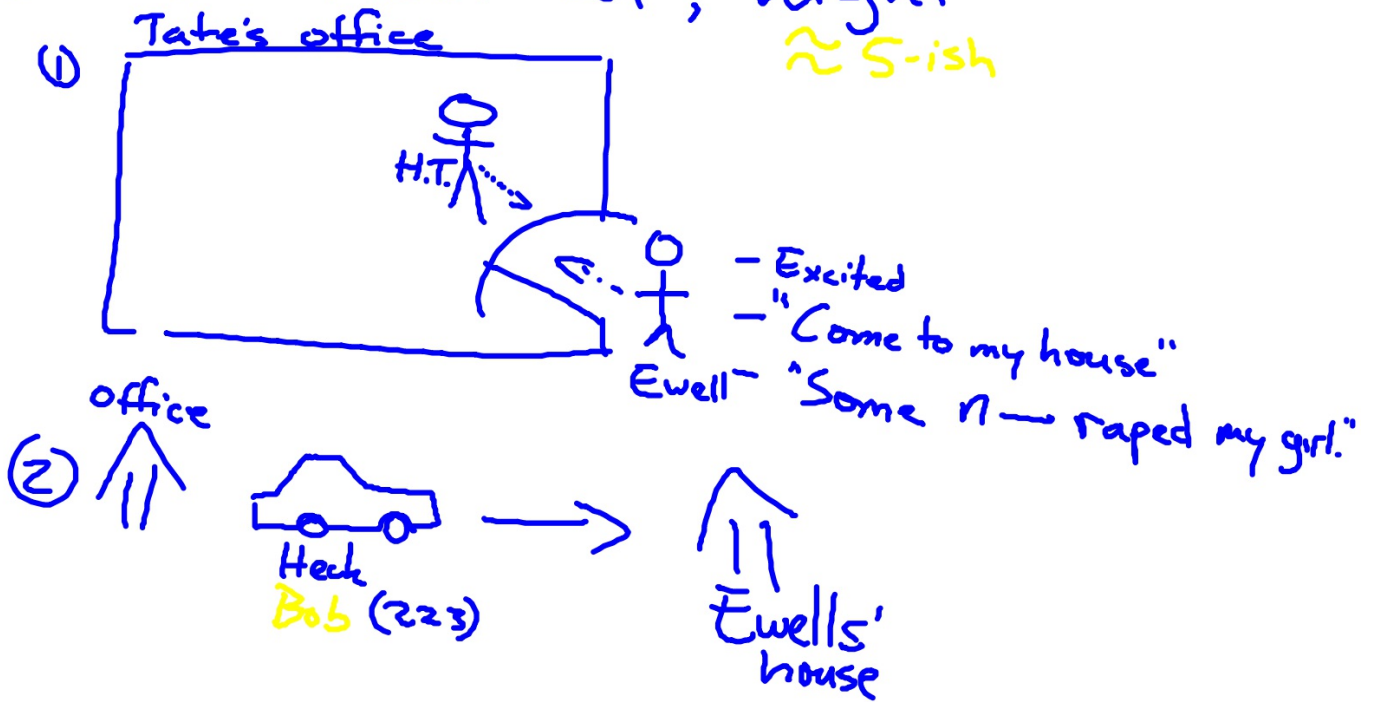

L1
Witness
Pros.

Gilmer

L2
W. Def.

Finch

← cross ref.

rests

Witness: Heck Tate

Date Nov. 21, night

~5-ish

3)

F: No doctor (x3)
 HT: Not necessary
 Beaten - clear
 something happens

HT: "Who hurt you?"
 ME: "Tom Robinson"
 HT: Beat you?
 Raped you?"

Witness: Heck Tate

Nov 21 night 5-6 pm

①

AF: No doctor called ^(synd) (x3)

HT: No - no need

Beden - obvious

st'ing happened

- excited

- "Get out to my house"

- "Some n - raped my girl"

②

⑫ a)

front

ME: "I'm alright"
 H.T.: "Who hurt you?"
 M.E.: "Tom Robinson"
 HT: "Beat you?"
 ME: "Yes"
 HT: "Rape you?"
 ME: "Yes"

c)

D) ID'd TR @ Ewell house