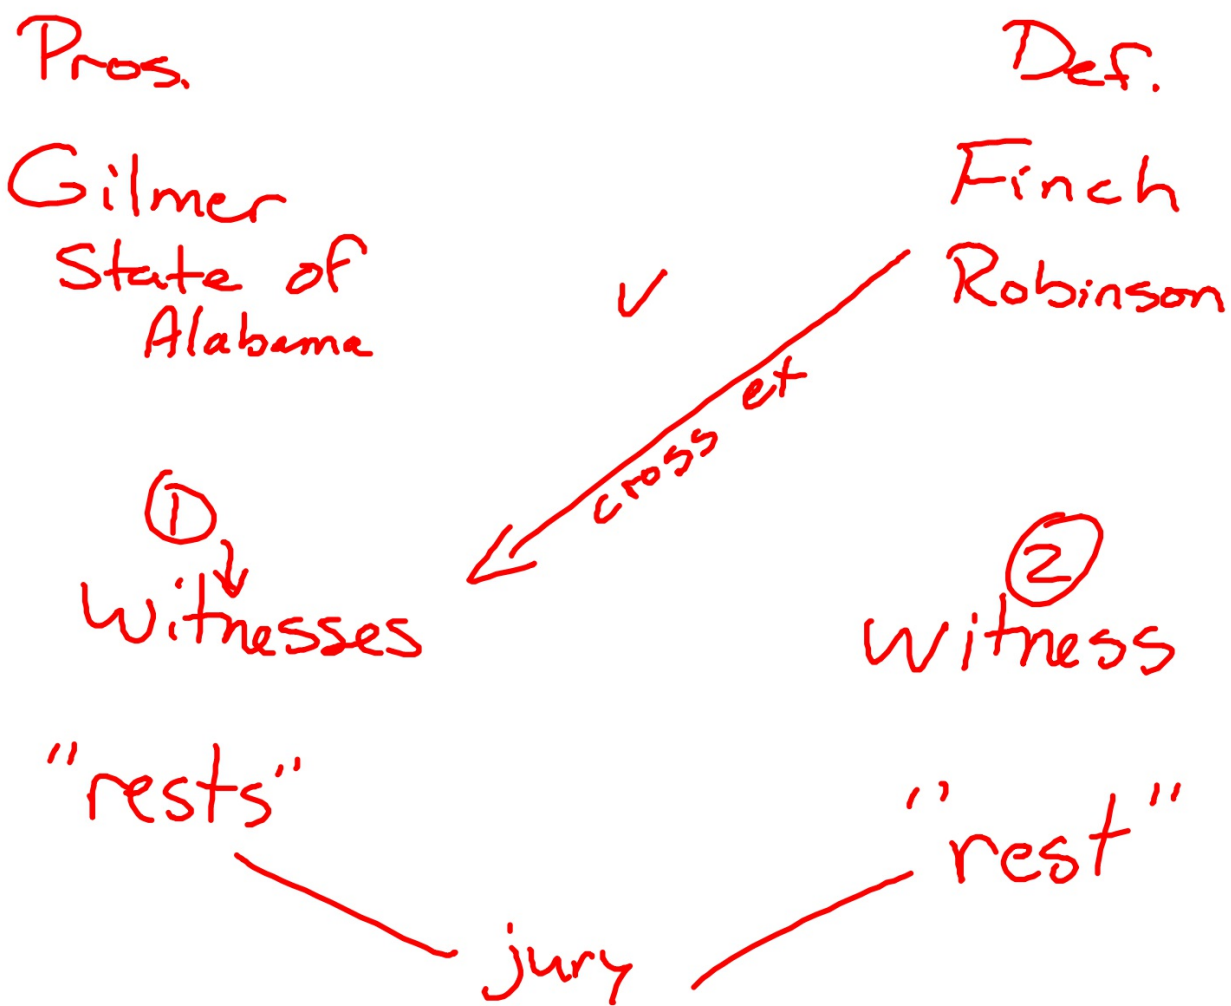

L1
Witness
Pros.

Gilmer

L2
W. Def.

Finch

← cross ref.

rests

Witness: Heck Tate

Date Nov. 21, night

~5-ish

3)

F: No doctor (x3)
 HT: Not necessary
 Beaten - clear
 something happens

HT: "Who hurt you?"
 ME: "Tom Robinson"
 HT: Beat you?
 Raped you?"

Witness: Heck Tate

Nov 21 night 5-6 pm

①

AF: No doctor called ^(synd) (x3)

HT: No - no need

Beden - obvious

st'ing happened

- excited

- "Get out to my house"

- "Some n - raped my girl"

②

⑫ a)

front

ME: "I'm alright"
 H.T.: "Who hurt you?"
 M.E.: "Tom Robinson"
 HT: "Beat you?"
 ME: "Yes"
 HT: "Rape you?"
 ME: "Yes"

c)

D) ID'd TR @ Ewell house