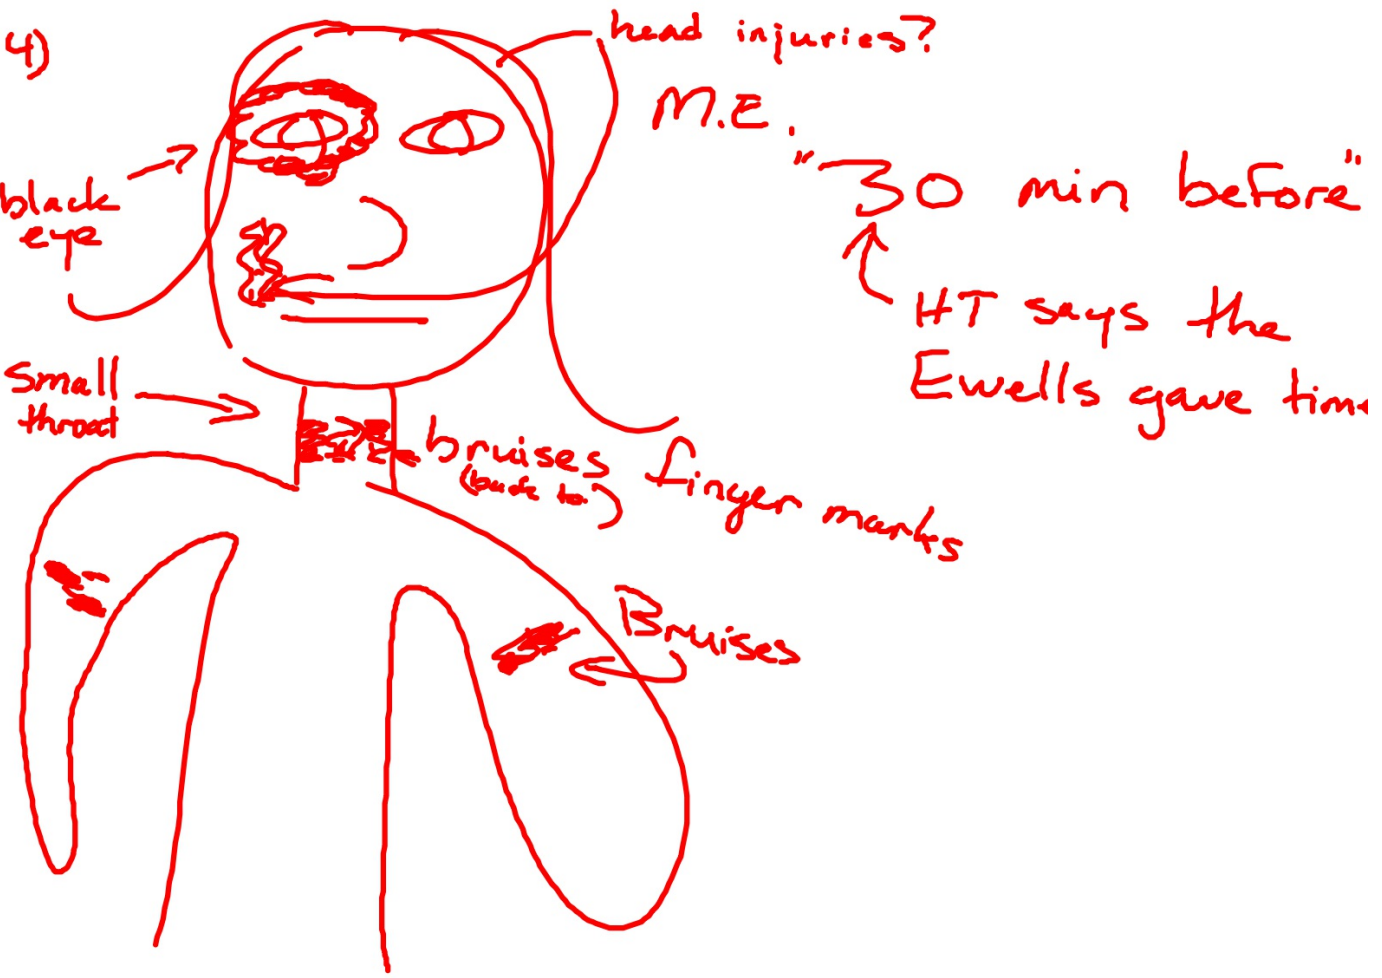

L1
Witness
Pros.

Gilmer

L2
W. Def.

Finch

← cross ref.

rests

Witness: Heck Tate

Date Nov. 21, night

~5-ish

3)

F: No doctor (x3)
 HT: Not necessary
 Beaten - clear
 something happens

HT: "Who hurt you?"
 ME: "Tom Robinson"
 HT: Beat you?
 Raped you?"

Witness: Heck Tate

Nov 21 night 5-6 pm

①

AF: No doctor called ^(synd) (x3)

HT: No - no need

Beden - obvious

st'ing happened

- excited

- "Get out to my house"

- "Some n - raped my girl"

②

⑫ a)

front

ME: "I'm alright"
 H.T.: "Who hurt you?"
 M.E.: "Tom Robinson"
 HT: "Beat you?"
 ME: "Yes"
 HT: "Rape you?"
 ME: "Yes"

c)

D) ID'd TR @ Ewell house