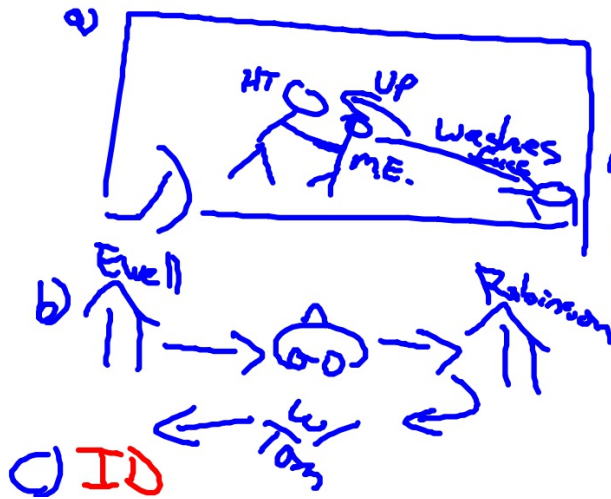

L1
Witness
Pros.

Gilmer

L2
W. Def.

Finch

← cross ref.

rests

Witness: Heck Tate

Date Nov. 21, night

~5-ish

3)

F: No doctor (x3)
 HT: Not necessary
 Beaten - clear
 something happens

HT: "Who hurt you?"
 ME: "Tom Robinson"
 HT: Beat you?
 Raped you?"

Witness: Heck Tate

Nov 21 night 5-6 pm

①

AF: No doctor called ^(synd) (x3)

HT: No - no need

Beden - obvious

st'ing happened

- excited

- "Get out to my house"

- "Some n - raped my girl"

②

⑫ a)

front

ME: "I'm alright"
 H.T.: "Who hurt you?"
 M.E.: "Tom Robinson"
 HT: "Beat you?"
 ME: "Yes"
 HT: "Rape you?"
 ME: "Yes"

c)

D) ID'd TR @ Ewell house