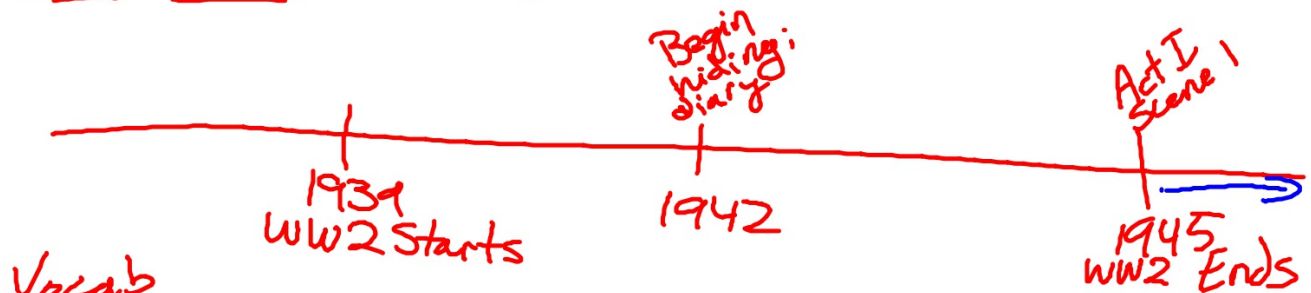

Anne Frankle Time Line

Vocab

Act - major division in play; "chapter"; contains scenes

Scene - individual incidents - one place, time

[] brackets

Blocking / stage directions -
describes ^① set (rooms, furniture),
_{where} _{props}
② time (when) ③ characters'
appearance ④ actions/emotions